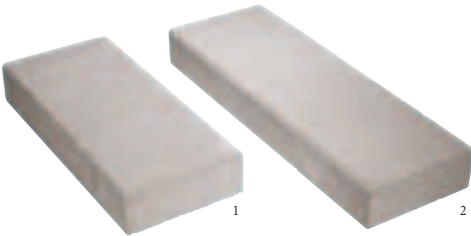

One with nature!
Steps from The Classic Series

Regular Steps

HEIGHT X WIDTH X LENGTH

	inches	cm
1. Regular 36	6 x 15 ^{3/4} x 36	15,2 x 40 x 91,5
2. Regular 48	6 x 15 ^{3/4} x 47 ^{1/4}	15,2 x 40 x 120

Regular 36" Steps with Grenart Finish, Beige

Regular 36" Regular Finish

Regular 48" Grenart Finish

Regular 36" Grenart Finish