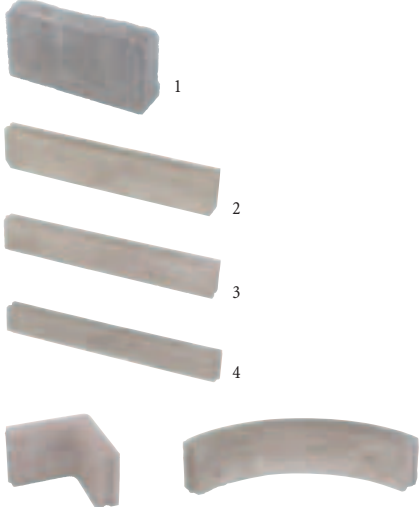

# Curbs

**Corner 90°**  
Height x width x length  
8 x 3 1/8 x 12 inches  
20 x 8 x 30 cm

**Radius 24 1/2 inches / 62.5 cm**  
Height x width x length  
8 x 3 1/8 x 39 3/8 inches  
20 x 8 x 100 cm

HEIGHT X WIDTH X LENGTH	
inches	cm
1. <b>Appalachian Curb</b> 7 7/8 x 3 1/2 x 15 3/4	20 x 9 x 40
2. <b>Regular Curb</b> 8 x 3 1/8 x 39 3/8	20 x 8 x 100
3. <b>Medium Curb</b> 6 x 3 1/8 x 39 3/8	15 x 8 x 100
4. <b>Econo Curb</b> 4 3/4 x 3 1/8 x 39 3/8	12 x 8 x 100

## Regular Pattern (Appalachian Curbs)

Appalachian Curb, Ashen Buff

### Curbs Regular 8", Corner 90°, Radius 8" Regular Finish