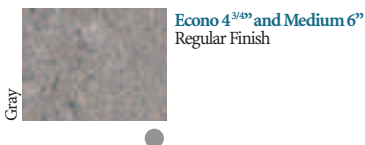

Curbs Regular 8", Corner 90°, Radius 8" Regular Finish