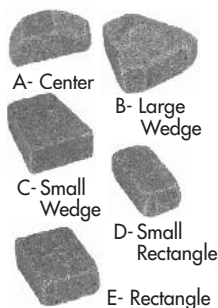

MANOIR® CIRCLE REGULAR AND PATINART

Height x width x length (in / cm)	Diameter	7'11"	2,4 m
A 2 3/8 x 3 1/8 x 6 1/4 / 6 x 8 x 16	Qty/cube	48,7 sq.ft.	4,52 m²
B 2 3/8 x 7 1/8 x 6 1/4 / 6 x (6,8-18,2) x 16	Weight/cube	1430 lb	650 kg
C 2 3/8 x 5 1/8 x 6 1/4 / 6 x (10-13,5) x 16			
D 2 3/8 x 3 1/8 x 6 1/4 / 6 x 8 x 16			
E 2 3/8 x 4 3/4 x 6 1/4 / 6 x 12 x 16			

CODE	COLOR
REGULAR	
PPR-385R-15	Chameleon Gray
PPR-385R-24	Chameleon Chestnut
PPR-385R-35	Chameleon Beige
PPR-385R-65	Chameleon Red
PATINART	
PPR-395P-15	Chameleon Gray
PPR-395P-24	Chameleon Chestnut
PPR-395P-35	Chameleon Beige
PPR-395P-65	Chameleon Red